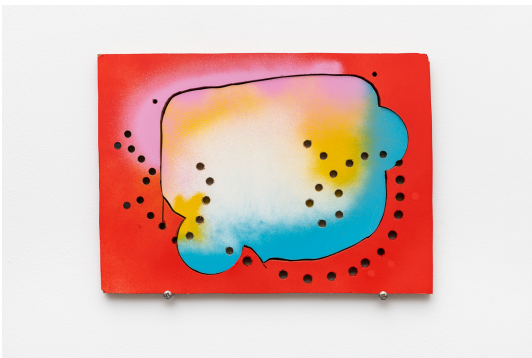

ANDERSON BORBA AND ALEXANDRE CANONICO EXHIBITION CHECKLIST

Alexandre Canonico
Bang Bang, 2020
MDF, spray paint
30 x 29.5 cm

Alexandre Canonico
Whiff, 2020
MDF, spray paint
26 x 36 cm

Alexandre Canonico
Fountain, 2020
MDF, spray paint
31.5 x 36 cm

Kupfer

Alexandre Canonico
Nesting, 2020
Spray paint on laminated plywood, screws
and steel washer
61.5 x 36.5 x 2 cm

Alexandre Canonico
Glow Hole, 2020
Spray paint on laminated plywood, screws
and steel washer
70 x 59 x 2 cm

Kupfer

Anderson Borba
The Weeping White Man, 2020
Wood, corner braces, pencil and plaster
135 x 27 x 36 cm

Anderson Borba
Shut Up! (Cords), 2021
Wood, sawdust, corner braces, plaster,
acrylic, varnish, and cotton cords
140 x 39 x 33 cm