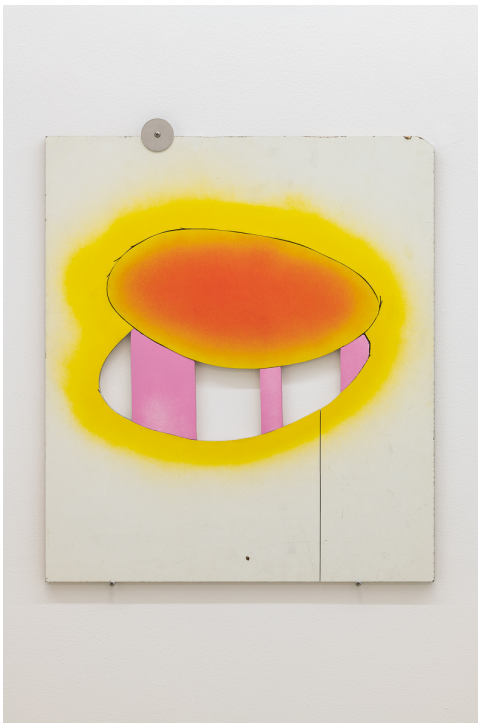

ANDERSON BORBA AND ALEXANDRE CANONICO EXHIBITION CHECKLIST

Alexandre Canonico
Bang Bang, 2020
MDF, spray paint
30 x 29.5 cm

Alexandre Canonico
Whiff, 2020
MDF, spray paint
26 x 36 cm

Alexandre Canonico
Fountain, 2020
MDF, spray paint
31.5 x 36 cm

Kupfer

Alexandre Canonico
Nesting, 2020
Spray paint on laminated plywood, screws
and steel washer
61.5 x 36.5 x 2 cm

Alexandre Canonico
Glow Hole, 2020
Spray paint on laminated plywood, screws
and steel washer
70 x 59 x 2 cm

Kupfer

Anderson Borba
The Weeping White Man, 2020
Wood, corner braces, pencil and plaster
135 x 27 x 36 cm

Anderson Borba
Shut Up! (Cords), 2021
Wood, sawdust, corner braces, plaster,
acrylic, varnish, and cotton cords
140 x 39 x 33 cm

Kupfer

Anderson Borba
Bestmode (Jacaré), 2021
Wood, sawdust, corners
braces, plaster, acrylic,
varnish
35 x 136 x 24 cm

Anderson Borba
Dear Sir or Madam, 2021
Wood, sawdust, varnish, plaster, acrylic, and
corner braces
160 x 39 x 32 cm